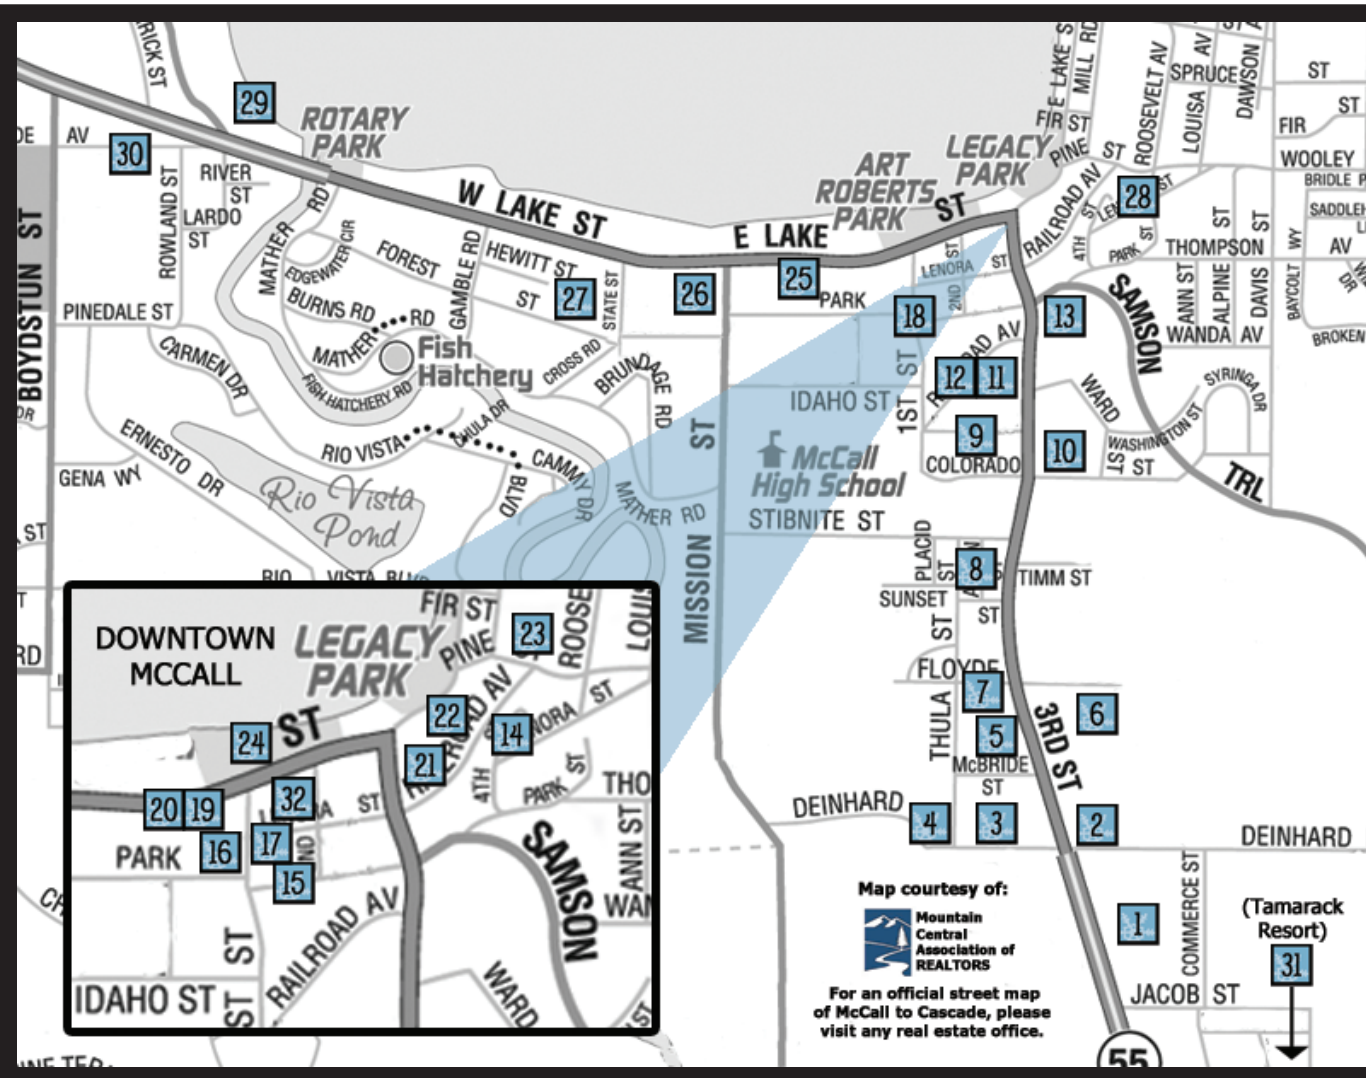

McCALL, IDAHO WINTER CARNIVAL

2012 SCULPTURE LOCATIONS